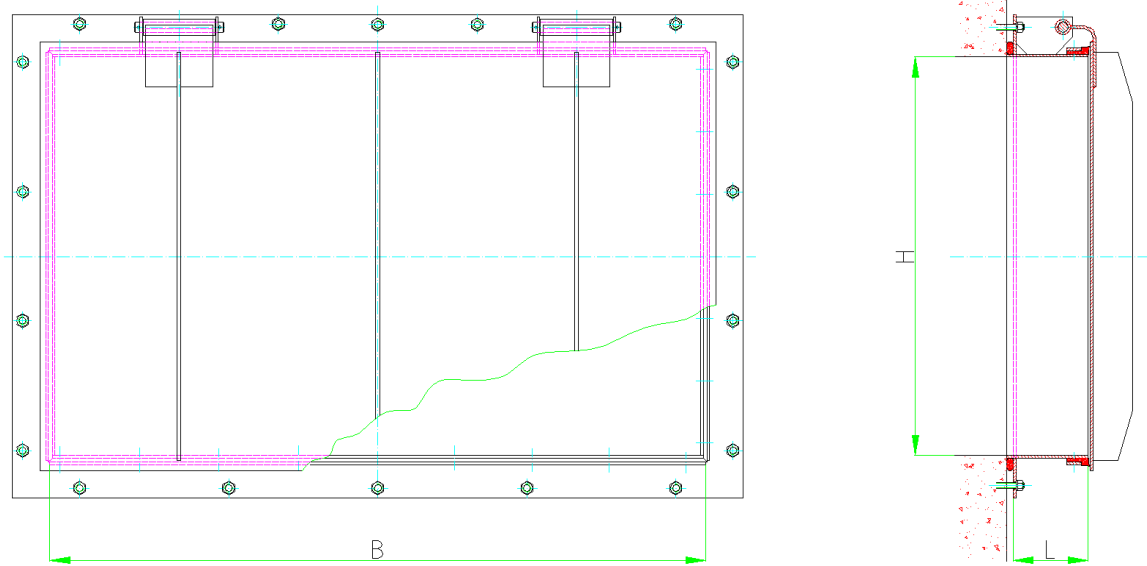

Dimension 500 x 500 to 5000 x 2000 - Wall fixing

Dimension B x H	L	Weight [kg]
500 x 500	150	35
1000 x 500	150	70
1000 x 1000	150	130
1500 x 1000	150	180
2000 x 1000	150	250
2000 x 1500	150	400
2000 x 2000	200	480
3000 x 1500	200	570
4000 x 2000	200	800
5000 x 2000	200	1300

Any special- and intermediate sizes are available!

All dimensions in mm

Design: TESACO, acc. to DIN 19569-4

Material: The following standard material combinations are available:

- Type: A4 - Frame and flap (Cover) fabricated from S.S. 316
- Type: A2 - Frame and flap (Cover) fabricated from S.S. 304