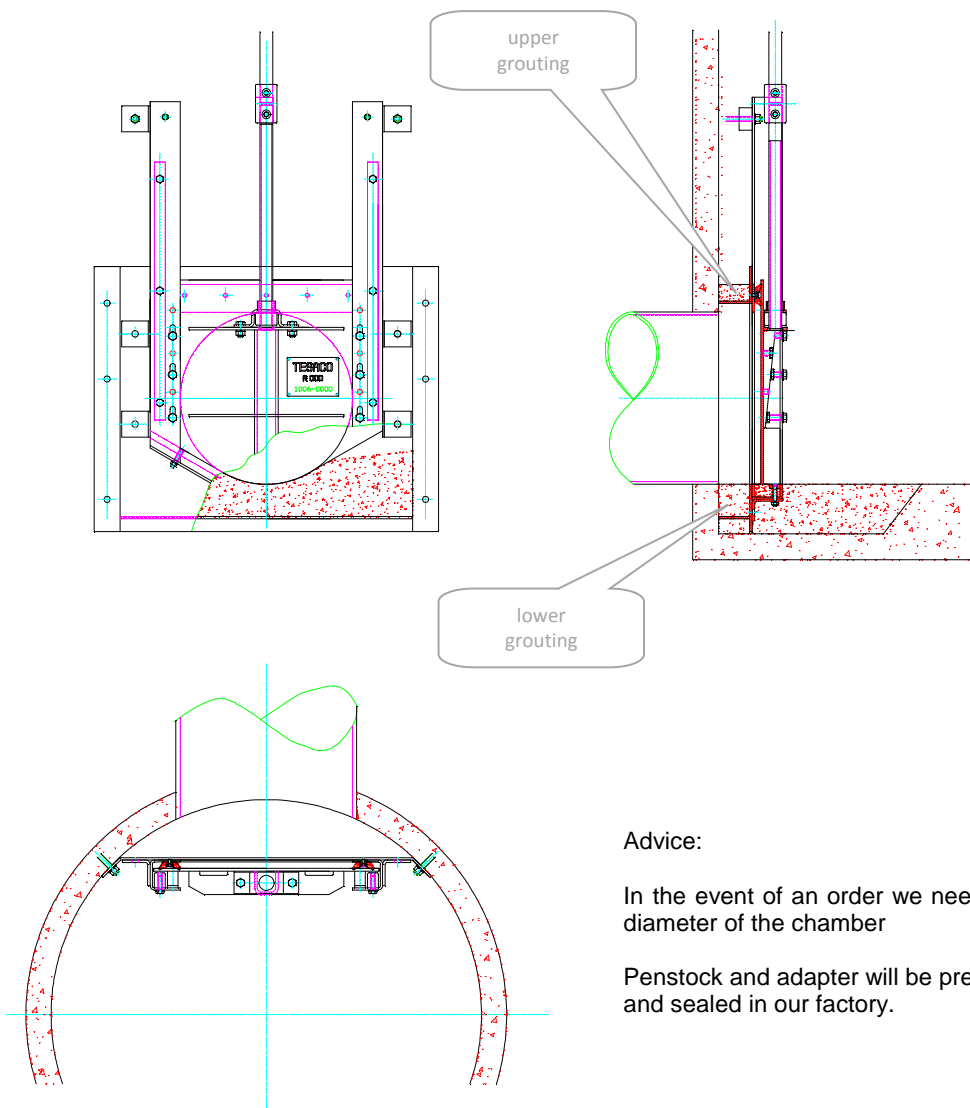

## Dimension DN 150 to DN 1200

for Penstocks C20-series

**Advice:**

In the event of an order we need the inside diameter of the chamber

Penstock and adapter will be preassembled and sealed in our factory.

Design: TESACO

Material: The following standard material combinations are available:

- Type: A4 - Adapter fabricated from S.S. 316
- Type: A2 - Adapter fabricated from S.S. 304

Fastening elements made from S.S.316