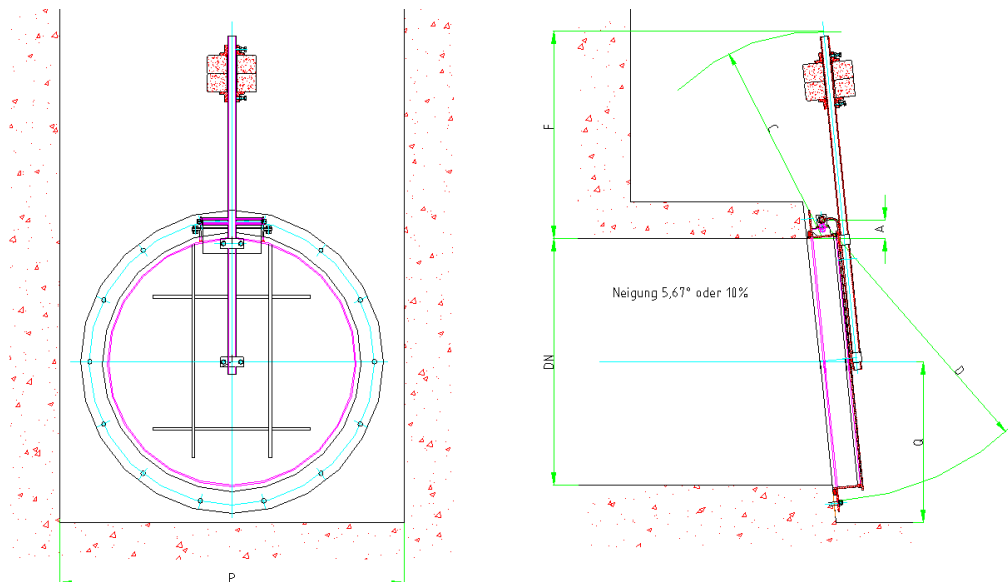

Dimension DN 1400 to DN 2400 - Wall fixing - with adjustable counter weight -

Dimension	A	C	D	F	P	Q	Weight [kg]
DN 1400	100	1300	1550	1250	1800	850	270
DN 1500	100	1400	1650	1300	1950	900	360
DN 1600	100	1400	1750	1350	2100	950	450
DN 1800	100	1500	1950	1450	2300	1100	560
DN 2000	100	1600	2150	1550	2500	1200	790
DN 2200	100	1600	2350	1550	2700	1300	970
DN 2400	100	1600	2550	1550	2900	1400	1150

All dimensions in mm

Design: TESACO, acc. to DIN 19569-4

Material: The following standard material combinations are available:

Type: A4 - Frame and flap (Cover) fabricated from S.S. 316

Type: A2 - Frame and flap (Cover) fabricated from S.S. 304