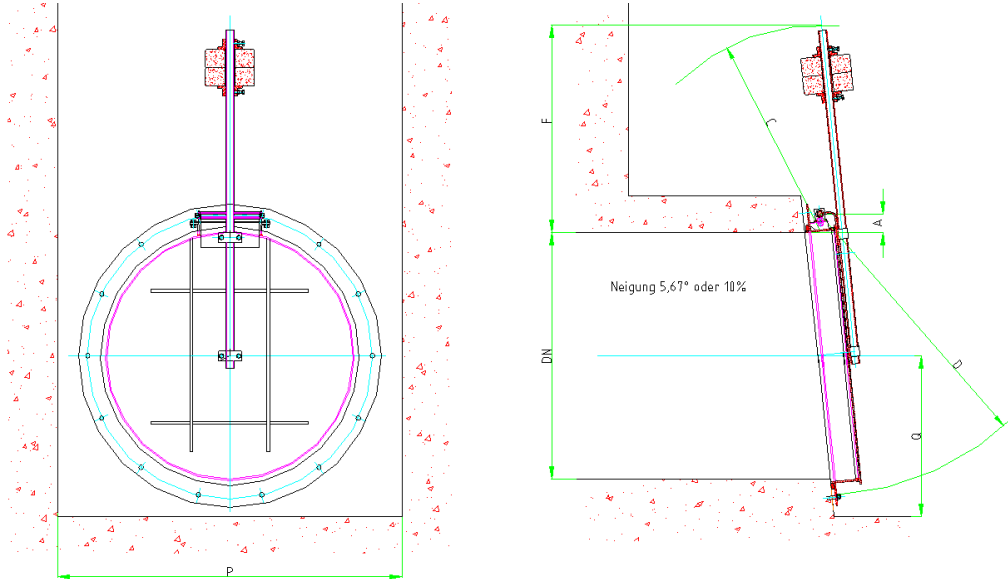

Dimension DN 1400 to DN 2400 - Wall fixing - with adjustable counter weight -

Dimension	A	C	D	F	P	Q	Weight [kg]
DN 1400	100	1300	1550	1250	1800	850	270
DN 1500	100	1400	1650	1300	1950	900	360
DN 1600	100	1400	1750	1350	2100	950	450
DN 1800	100	1500	1950	1450	2300	1100	560
DN 2000	100	1600	2150	1550	2500	1200	790
DN 2200	100	1600	2350	1550	2700	1300	970
DN 2400	100	1600	2550	1550	2900	1400	1150

All dimensions in mm

Design: TESACO, acc. to DIN 19569-4

Material: The following standard material combinations are available:

Type: A4 - Frame and flap (Cover) fabricated from S.S. 316
 Type: A2 - Frame and flap (Cover) fabricated from S.S. 304